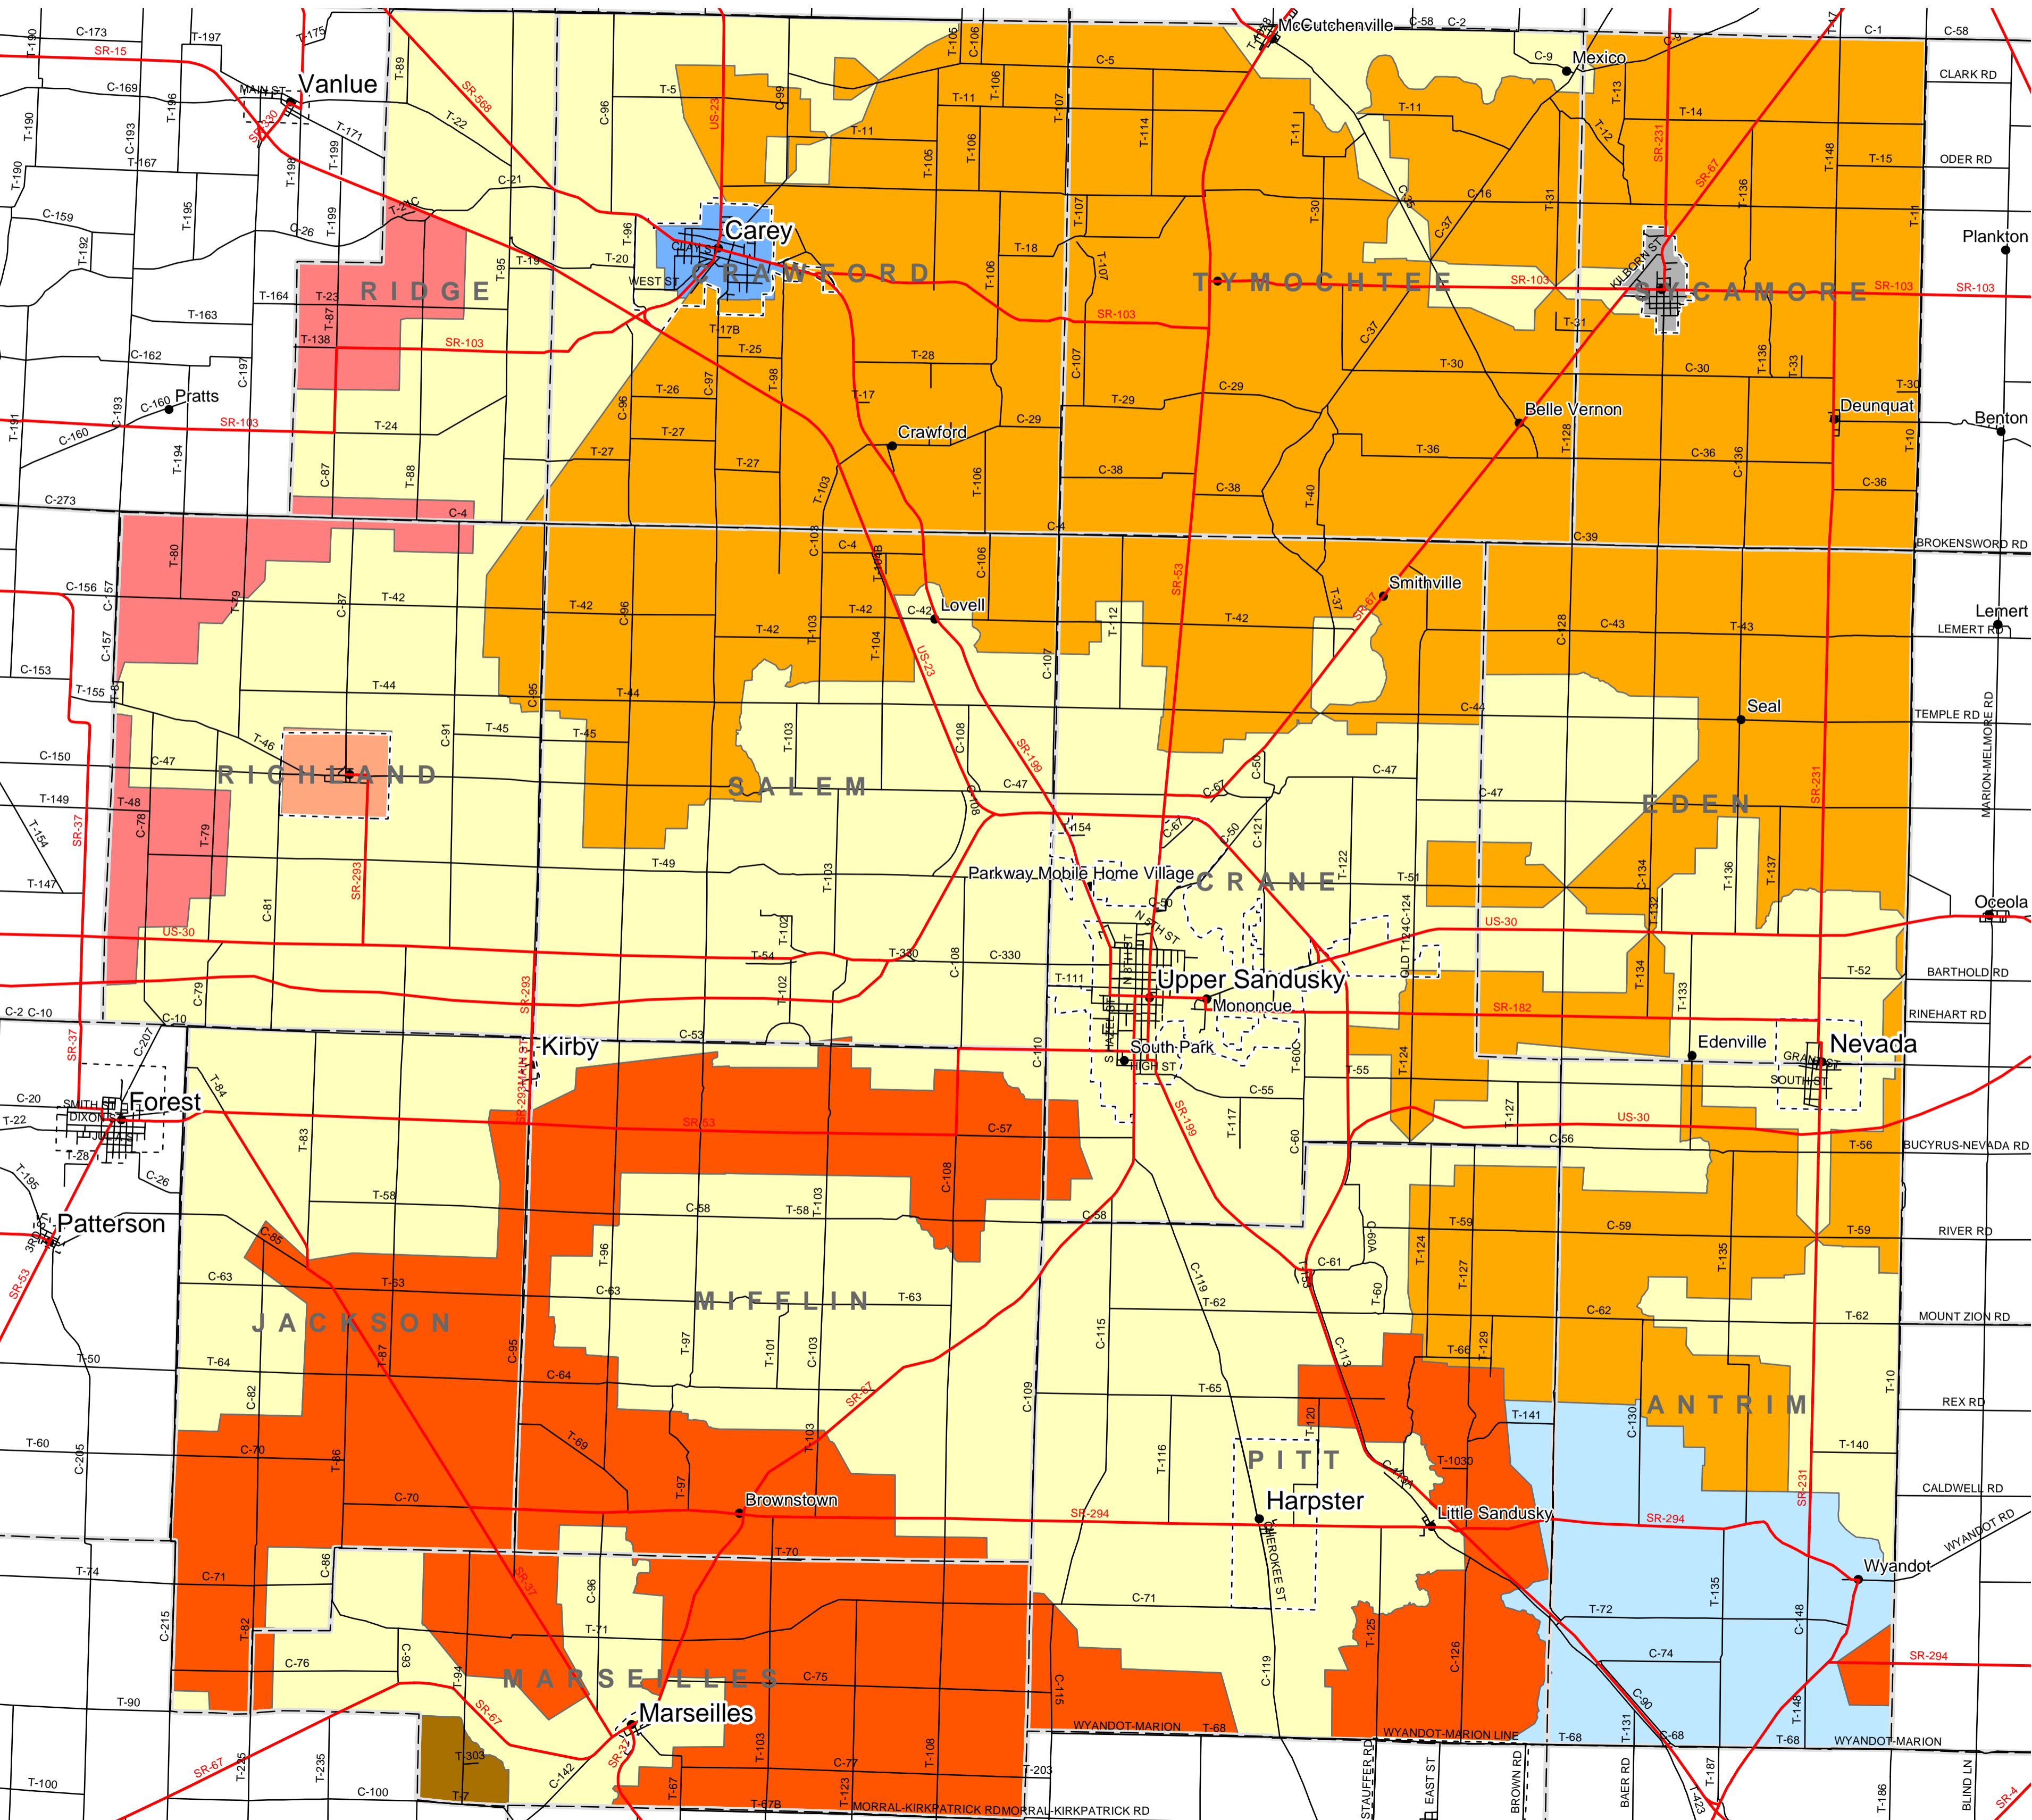

Wyandot County - Electric Distribution Companies

- Interstate
- Highway
- Other Roads
- - - City Boundary
- Places
- ▭ Townships
- ▭ Carey muni
- ▭ Hancock-Wood REA
- ▭ Marion REA
- ▭ North Central REA
- ▭ Ohio Edison
- ▭ Ohio Power
- ▭ Sycamore muni
- ▭ United REA
- ▭ Wharton muni