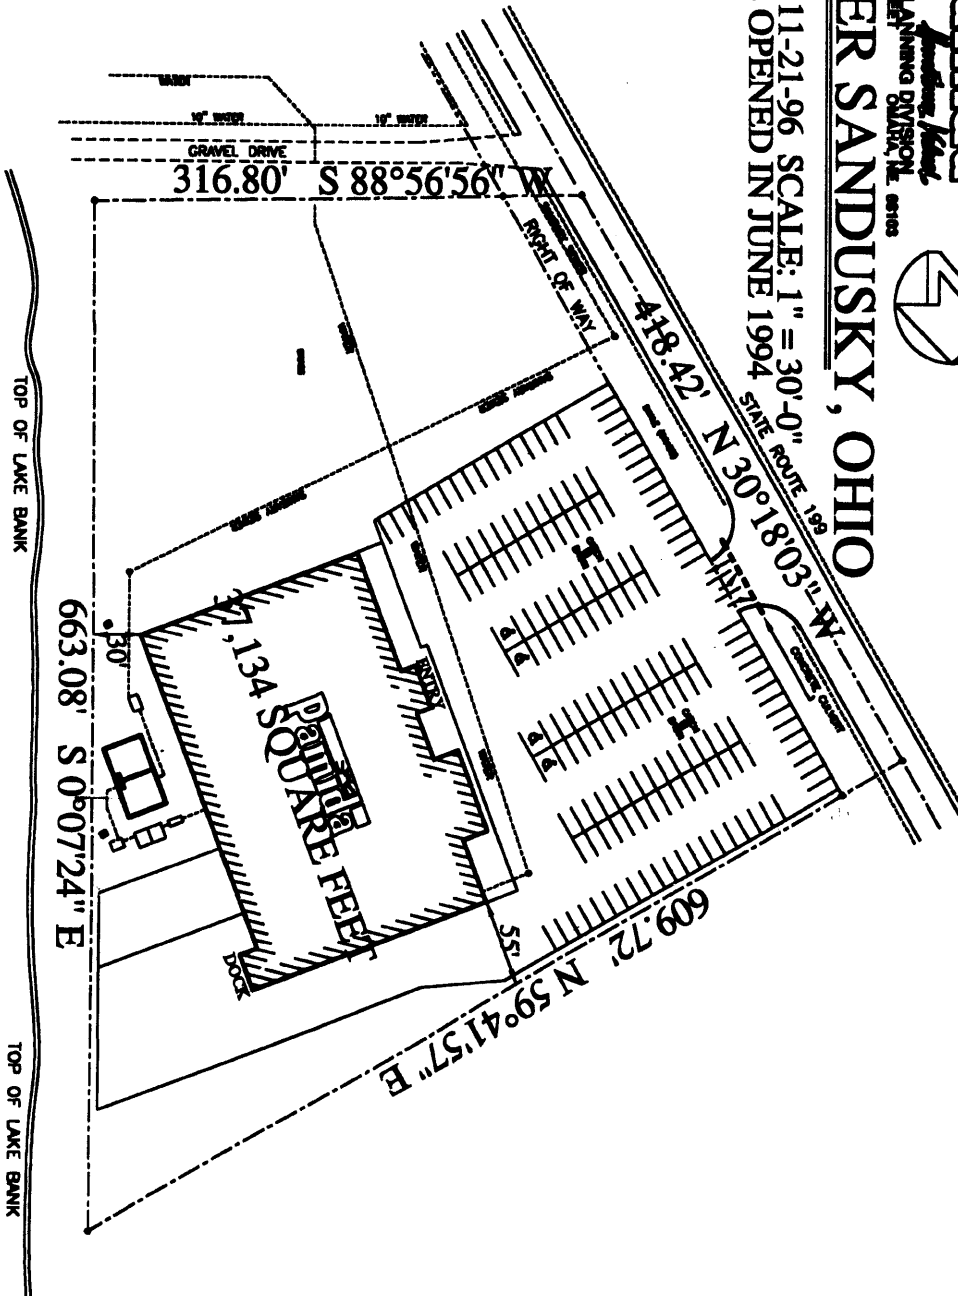

UPPER SANDUSKY, OHIO

DATE: 11-21-96 SCALE: 1" = 30'-0"
 STORE OPENED IN JUNE 1994

STATE ROUTE 199

UPPER SANDUSKY, OHIO

SITE DEVELOPMENT PLAN

	DRAWING NO. 8-24-96
	DATE

#3087/Leased
 Upper Sandusky, OH
 3/25/05