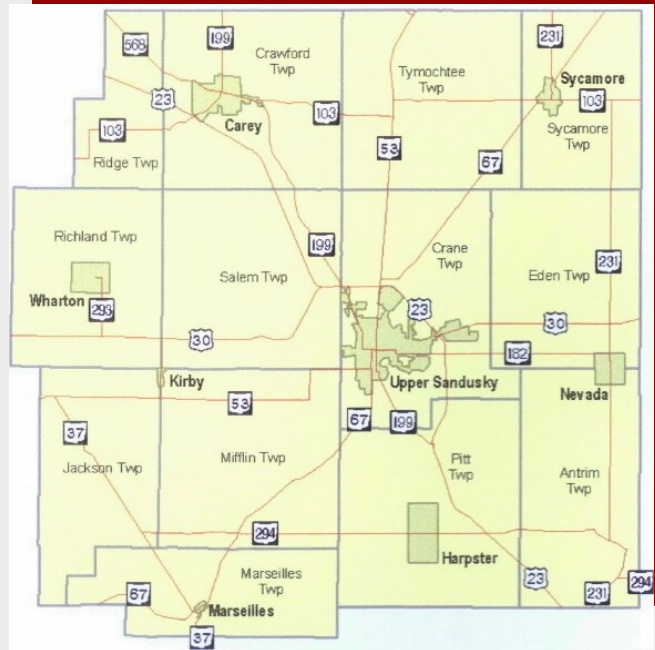

Wyandot County

Building a Stronger Community

Economic Development

- Six universities are within a 30 minute commute.
- 77.1% of workers get to work in less than 30 minutes.
- Over 400,000 available workers are within a 60 minute commute.

Upper Sandusky to...

Marion	20 miles
Findlay	28 miles
Mansfield	41 miles
Lima	48 miles
Columbus	68 miles
Toledo	73 miles
Dayton	103 miles
Fort Wayne	103 miles
Akron	106 miles
Canton	108 miles
Detroit	120 miles
Cleveland	121 miles