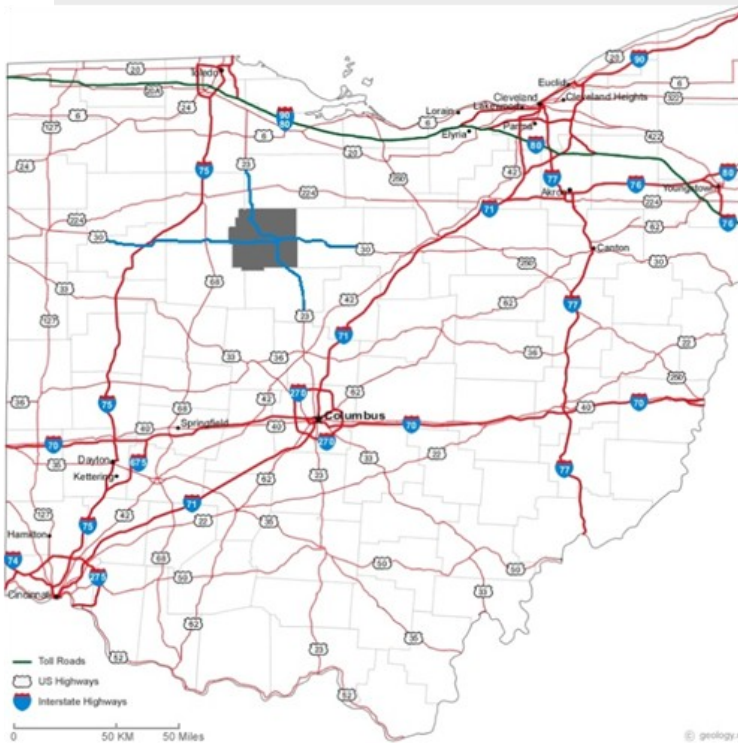

Wyandot County

Building a Stronger Community

Economic Development

- Six universities are within a 30 minute commute.
- 77.1% of workers get to work in less than 30 minutes.
- Over 400,000 available workers are within a 60 minute commute.

Upper Sandusky to...

Marion	20 miles
Findlay	28 miles
Mansfield	41 miles
Lima	48 miles
Columbus	68 miles
Toledo	73 miles
Dayton	103 miles
Fort Wayne	103 miles
Akron	106 miles
Canton	108 miles
Detroit	120 miles
Cleveland	121 miles