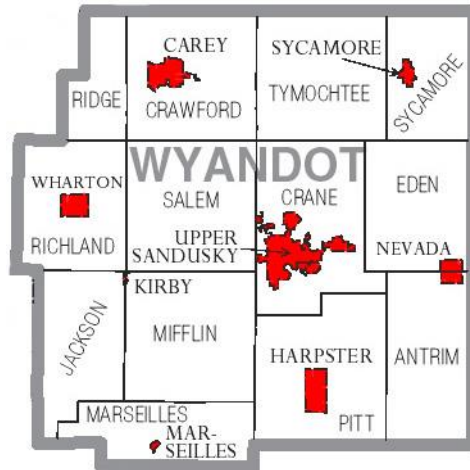

Wyandot County Communities

Wyandot County is composed of 13 townships, 1 city, and 7 incorporated villages. The county seat and largest community is Upper Sandusky which is centrally located in the county. Other incorporated villages include Carey, Sycamore, Nevada, Harpster, Wharton, Kirby and Marseilles. Population data for some selected areas are given below.

	Census 2010	Census 2000
City of Upper Sandusky	6596	6533
Village of Carey	3674	3901
Village of Sycamore	861	914
Village of Nevada	760	814
Village of Wharton	358	409
Village of Harpster	204	203
Village of Kirby	118	132
Village of Marseilles	112	124