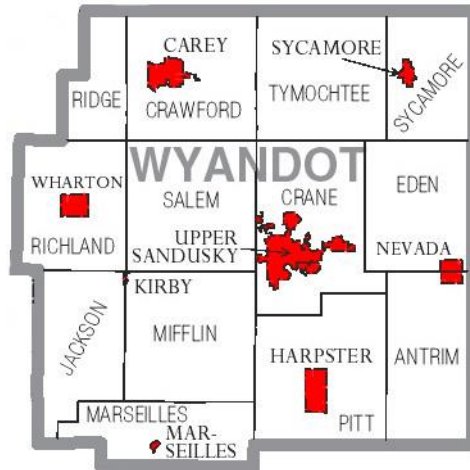

### Wyandot County Communities

Wyandot County is composed of 13 townships, 1 city, and 7 incorporated villages. The county seat and largest community is Upper Sandusky which is centrally located in the county. Other incorporated villages include Carey, Sycamore, Nevada, Harpster, Wharton, Kirby and Marseilles. Population data for some selected areas are given below.

	<b>Census 2010</b>	<b>Census 2000</b>
City of Upper Sandusky	6596	6533
Village of Carey	3674	3901
Village of Sycamore	861	914
Village of Nevada	760	814
Village of Wharton	358	409
Village of Harpster	204	203
Village of Kirby	118	132
Village of Marseilles	112	124