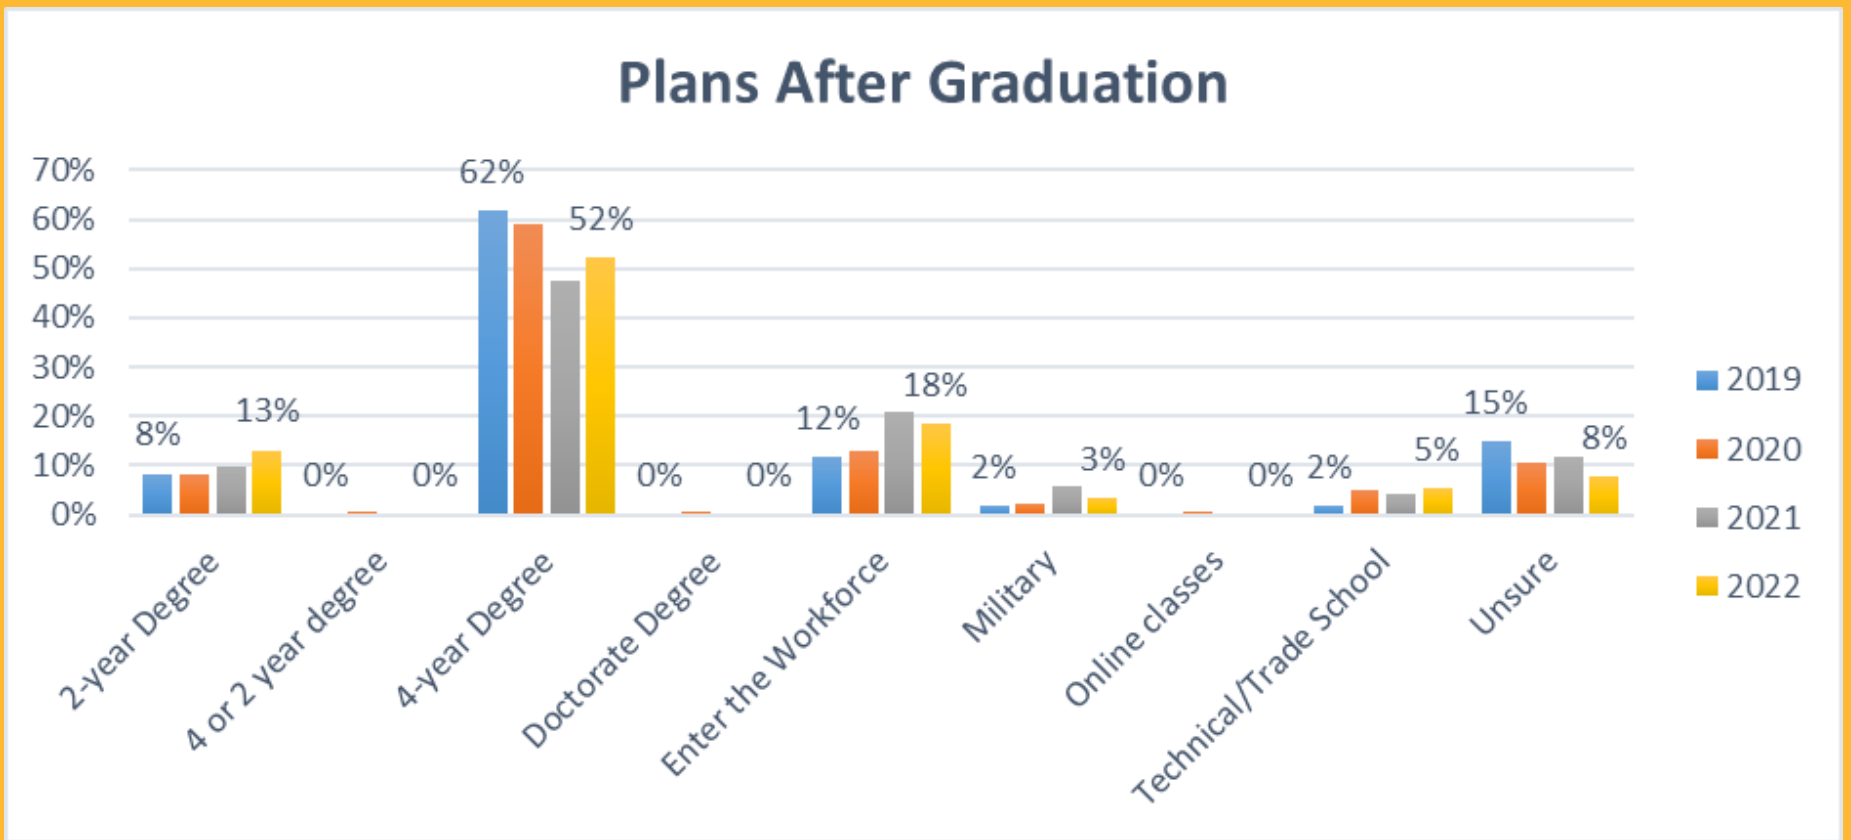

CAREER PATH PLANS