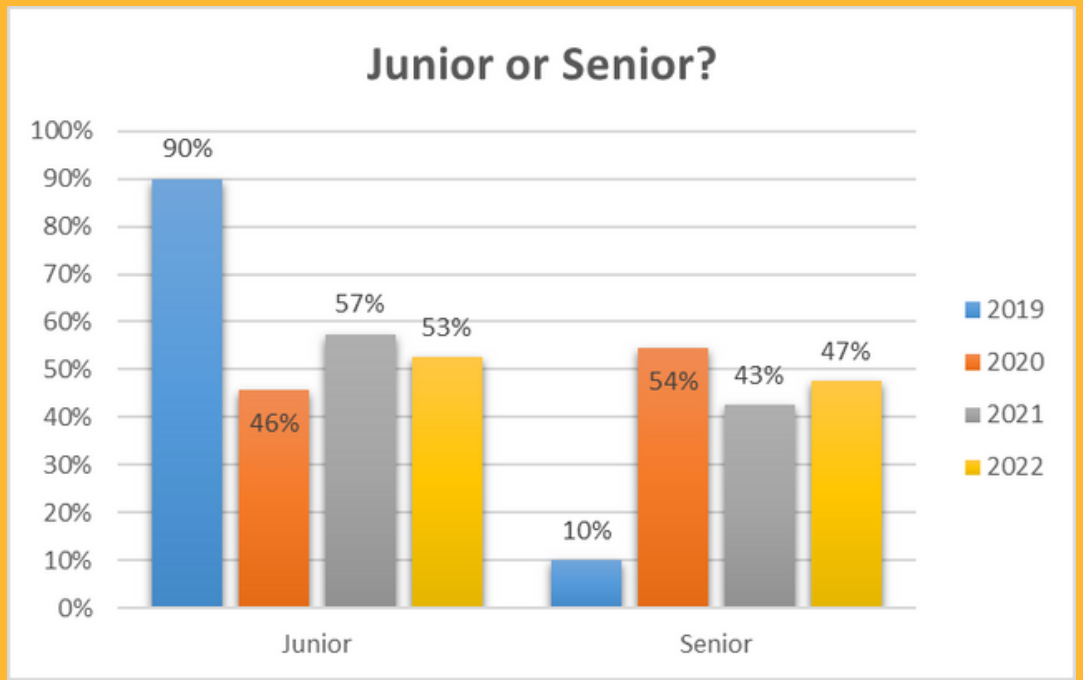

CAREER PATH PLANS