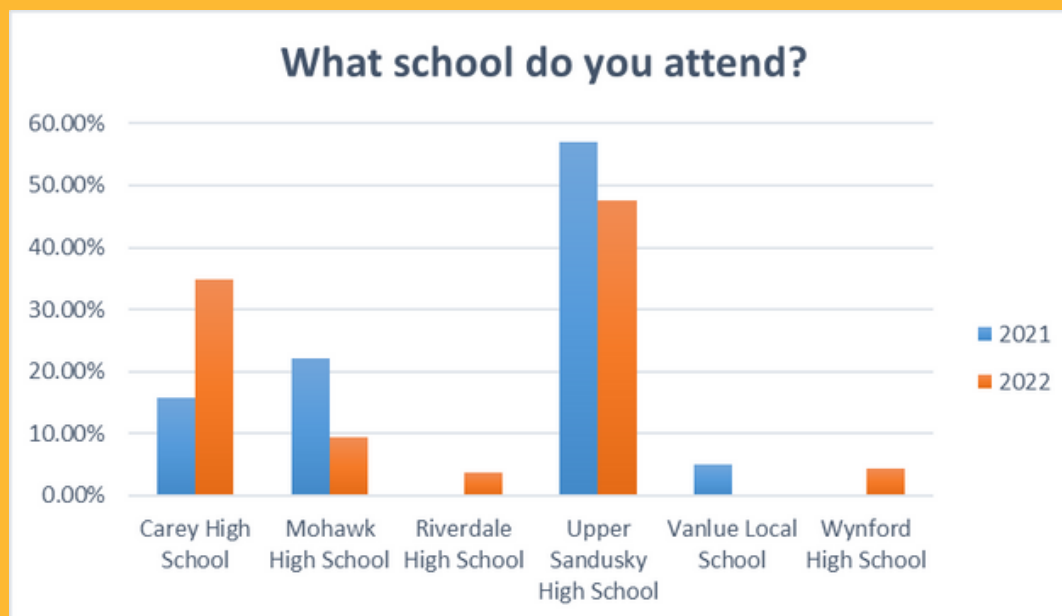

#1 - #3 REMAINED THE SAME SINCE 2021