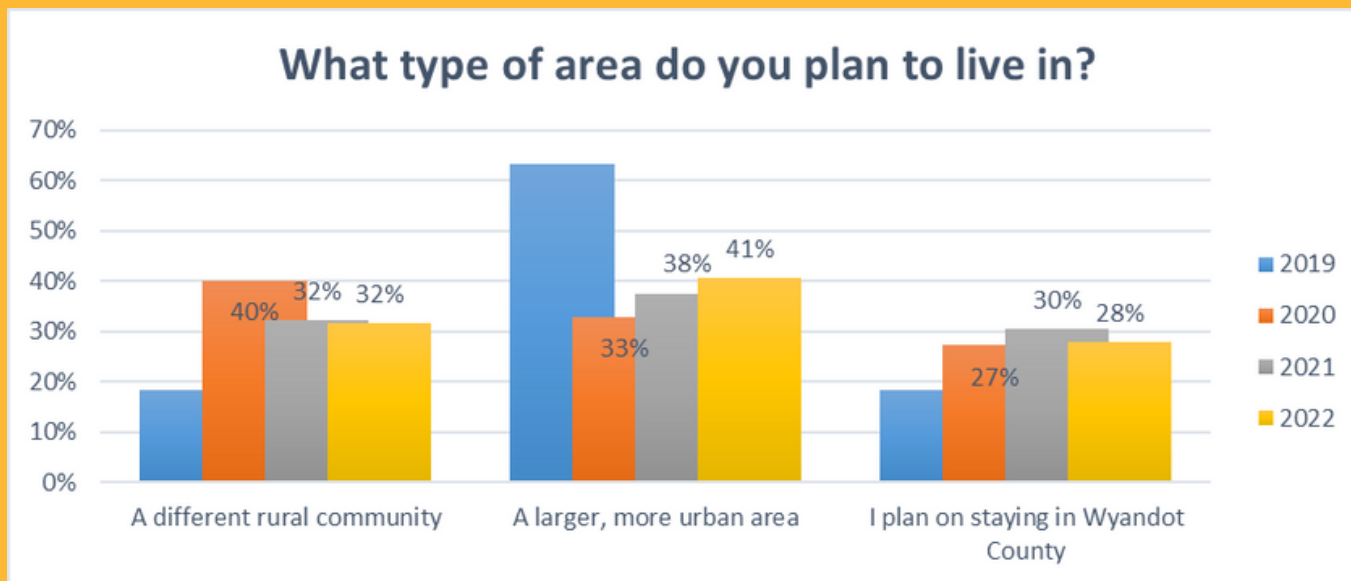

RESIDENCE PLANS