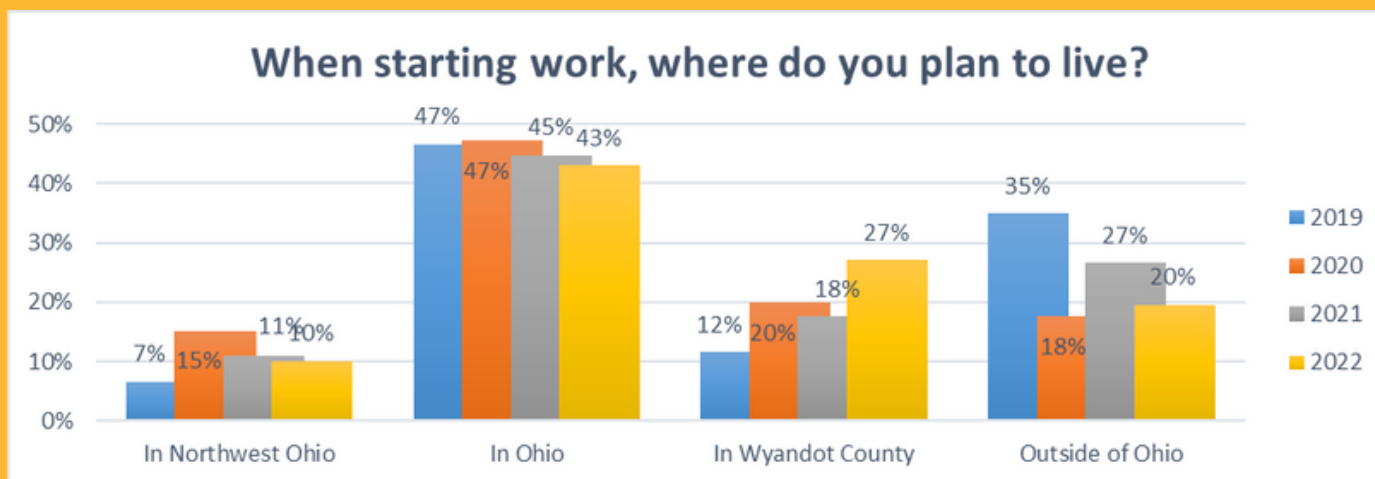

RESIDENCE PLANS