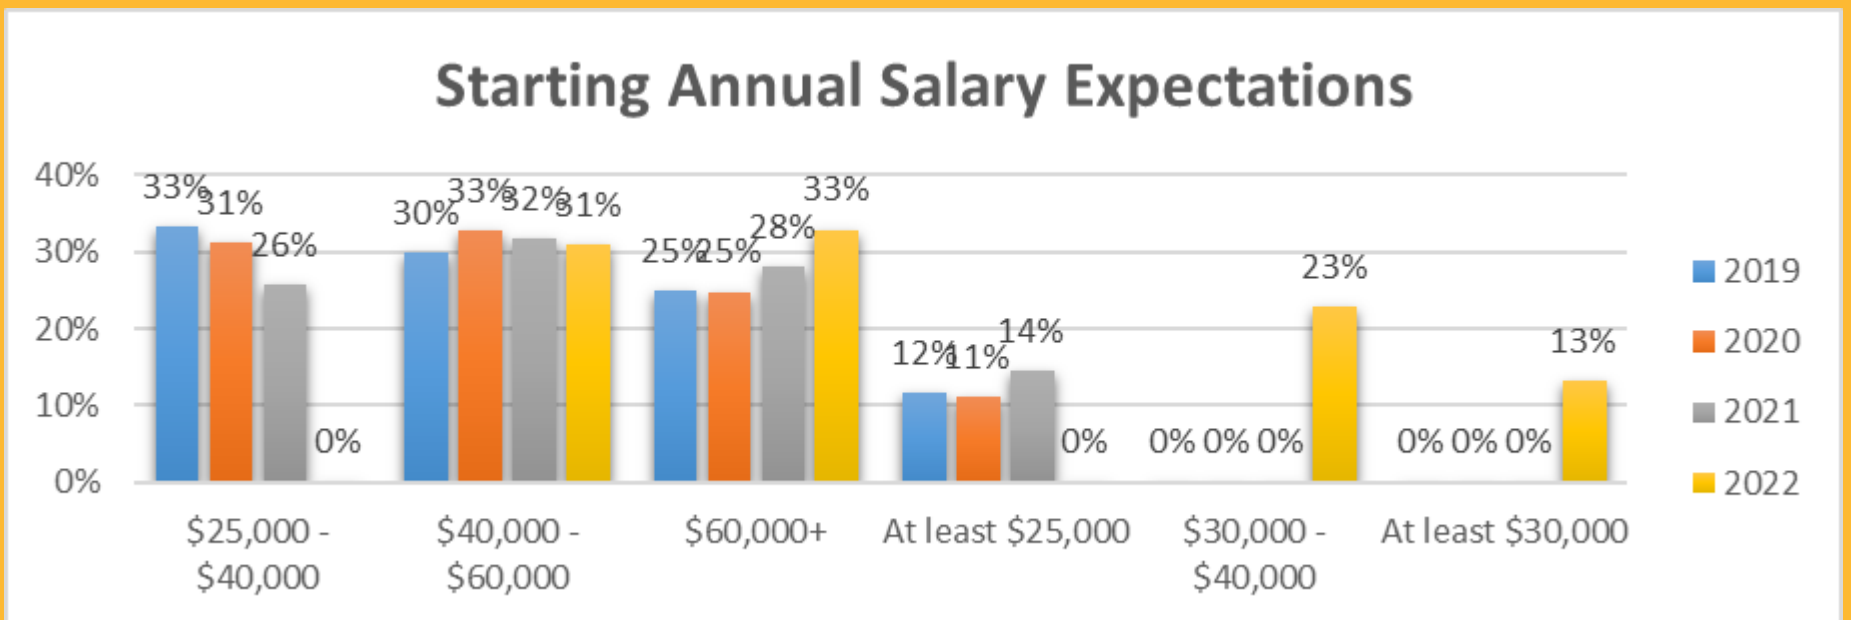

CAREER PATH PLANS