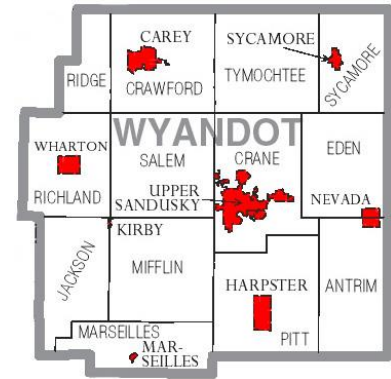

Wyandot County Communities

Wyandot County is composed of 13 townships, 1 city, and 7 incorporated villages. The county seat and largest community is Upper Sandusky which is centrally located in the county. Other incorporated villages include Carey, Sycamore, Nevada, Harpster, Wharton, Kirby, and Marseilles.

Wyandot County Population (2022 Census)	
2010	2022
21,894	21,567

Community Populations

	Census 2010	Census 2022
City of Upper Sandusky	6596	6675
Village of Carey	3674	3506
Village of Sycamore	861	777
Village of Nevada	760	688
Village of Wharton	358	321
Village of Harpster	204	158
Village of Kirby	118	118
Village of Marseilles	112	95
Total Population in Incorporated Areas	12,683	12,338